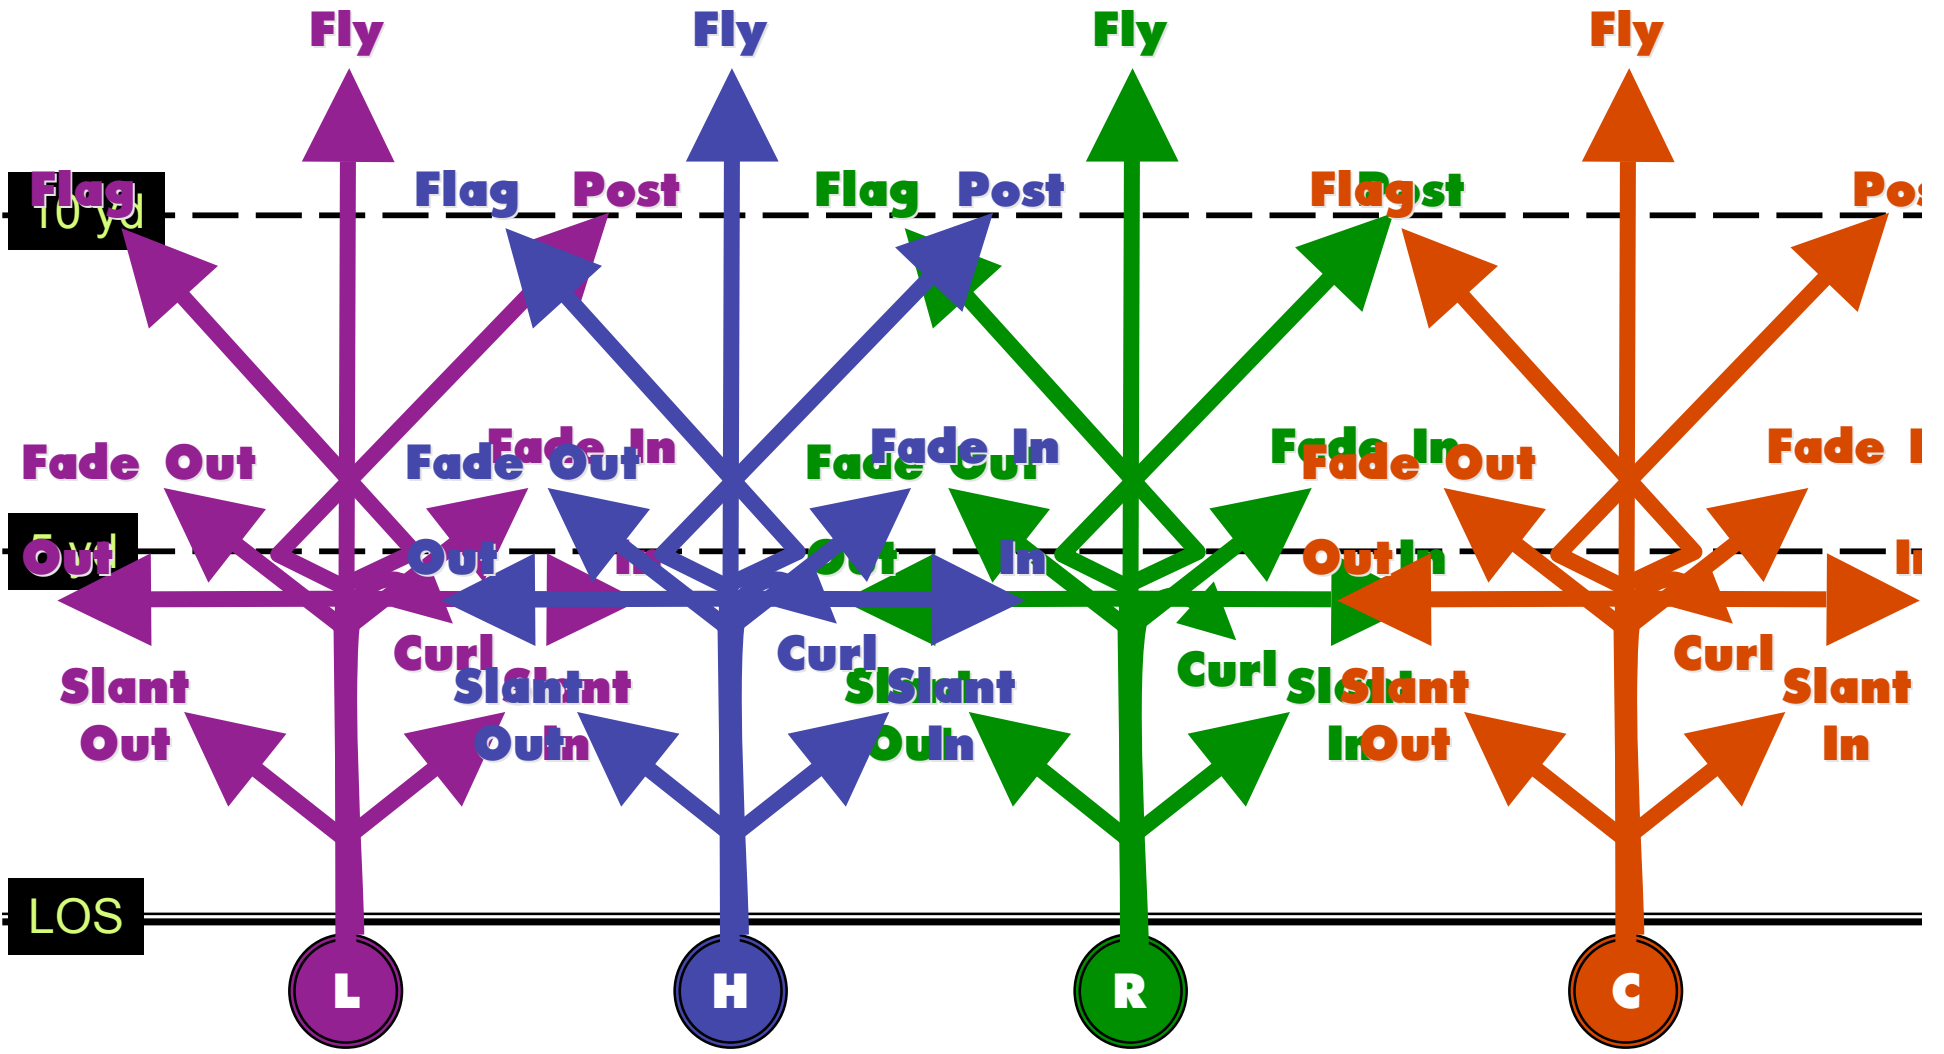

### Slant In - OUT - IN - CURL

***TRIPS LEFT***  
**OUTS**

***TRIPS LEFT***  
**DEEP & TIGHT**

# ***TRIPS RIGHT***

**Left to Right  
Progression**

***TRIPS RIGHT***  
**SUPER CURLS**

# ***TRIPS RIGHT***

**FLY - FADE IN - FLAG -  
OUT**

10 yd

5 yd

LOS

**BACKUP and**

**MASTER**

**FORMS**

**SPLIT TEE  
HALFBACK ROUTE  
RECEIVER ROUTES**

**MASTER**  
Flare

**TWINS LEFT**

**MASTER**

**TWINS RIGHT**

**MASTER**

**TRIPS LEFT**

**MASTER** QB