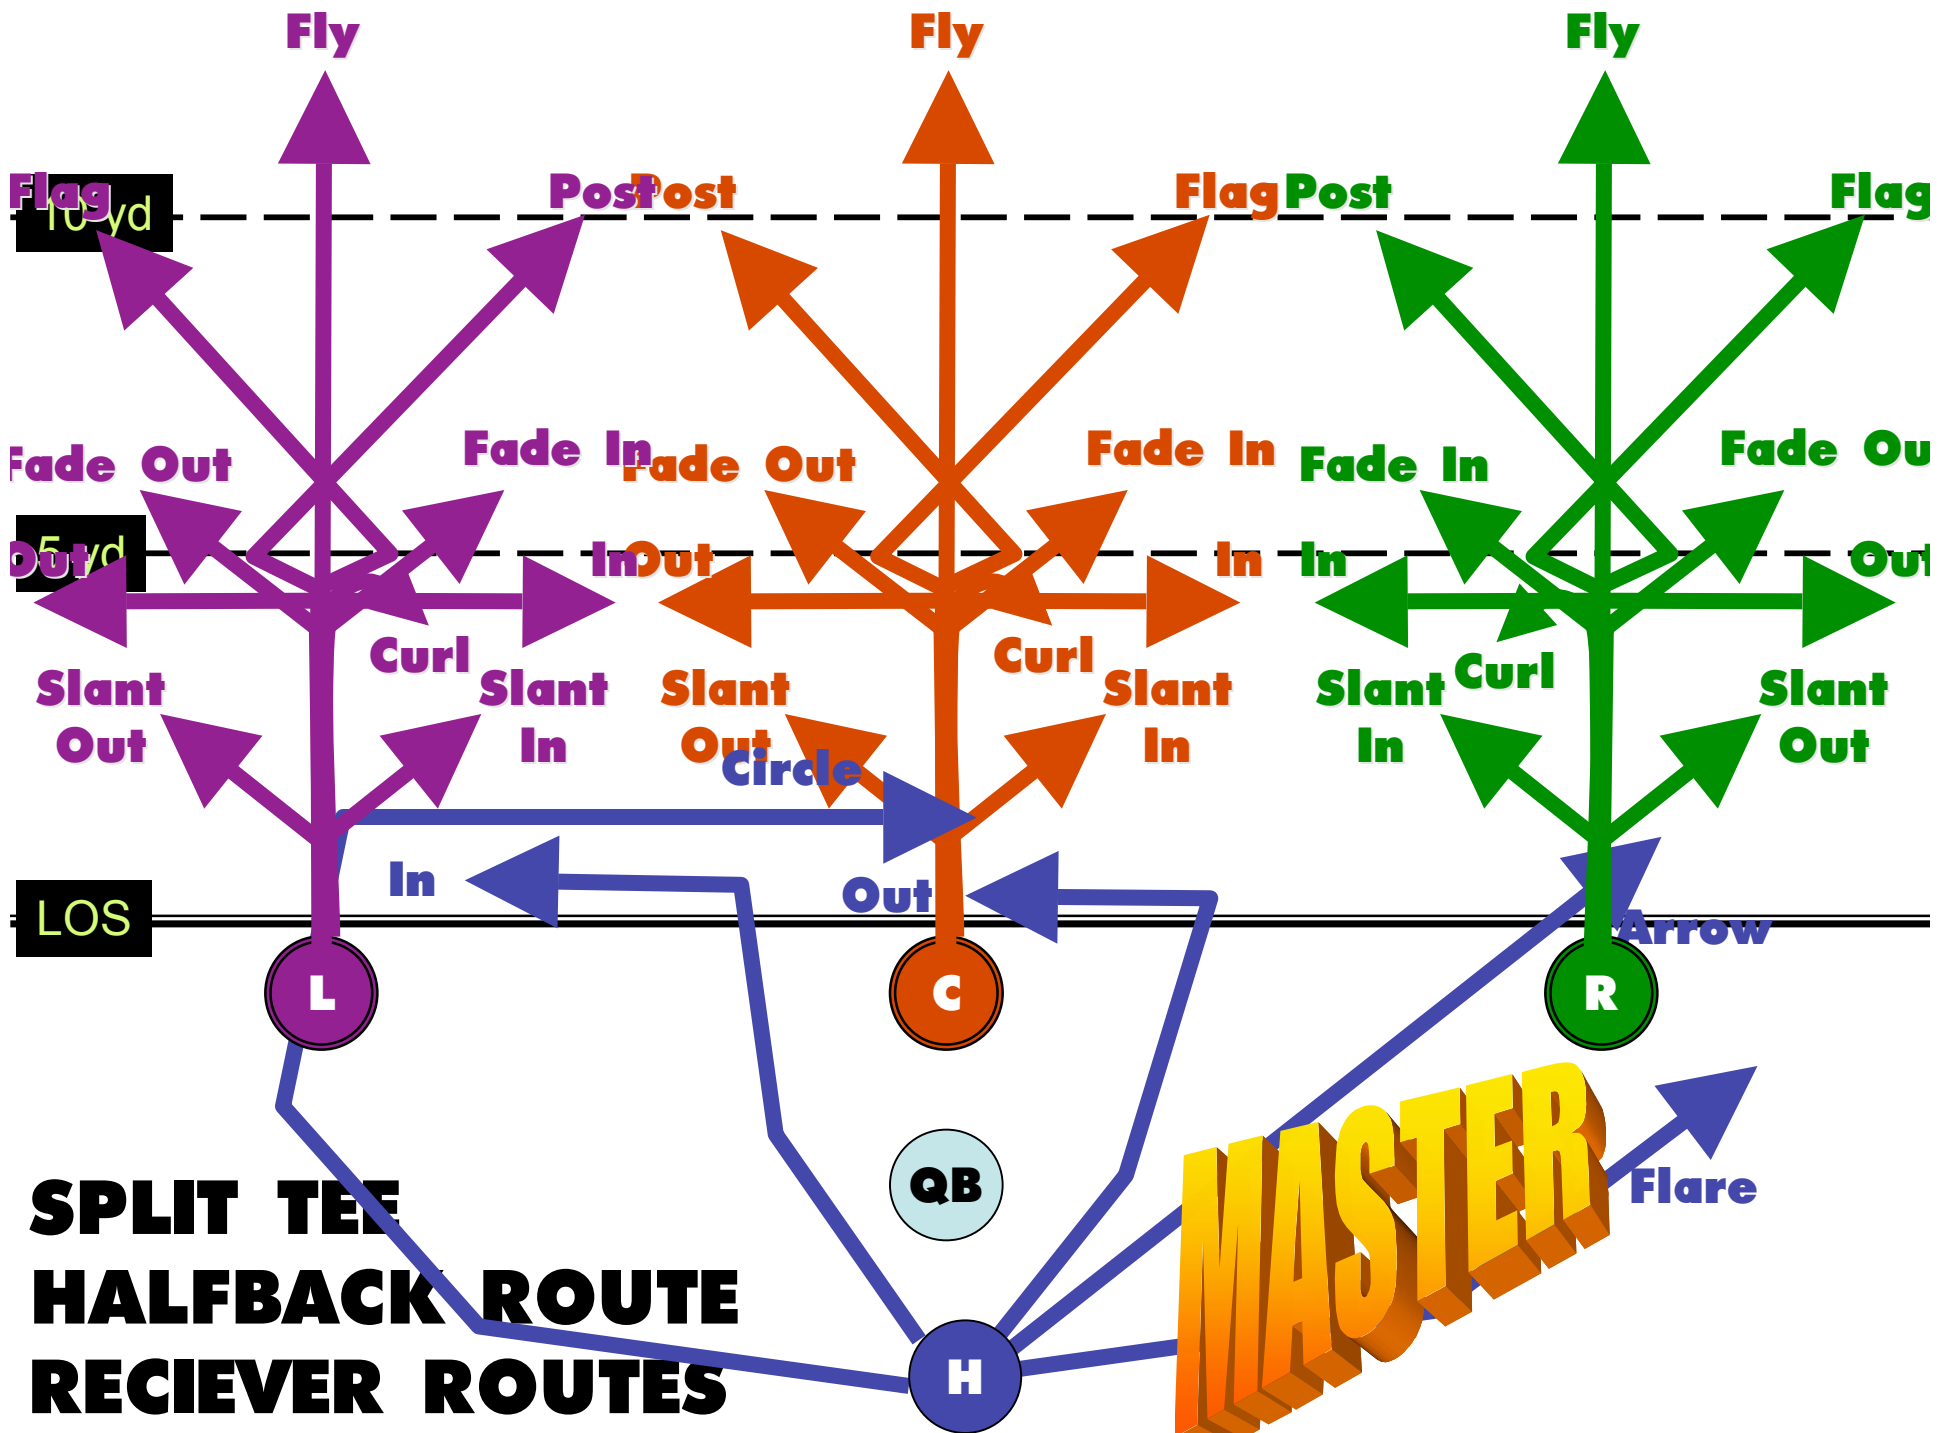

### Slant In - OUT - IN - CURL

***TRIPS LEFT***  
**OUTS**

***TRIPS LEFT***  
**DEEP & TIGHT**

# ***TRIPS RIGHT***

**Left to Right  
Progression**

***TRIPS RIGHT***  
**SUPER CURLS**

# ***TRIPS RIGHT***

**FLY - FADE IN - FLAG -  
OUT**

10 yd

5 yd

LOS

**BACKUP and**

**MASTER**

**FORMS**

**SPLIT TEE  
HALFBACK ROUTE  
RECEIVER ROUTES**

**MASTER**  
Flare

**TWINS LEFT**

**MASTER**

**TWINS RIGHT**

**MASTER**

**TRIPS LEFT**

**MASTER** QB