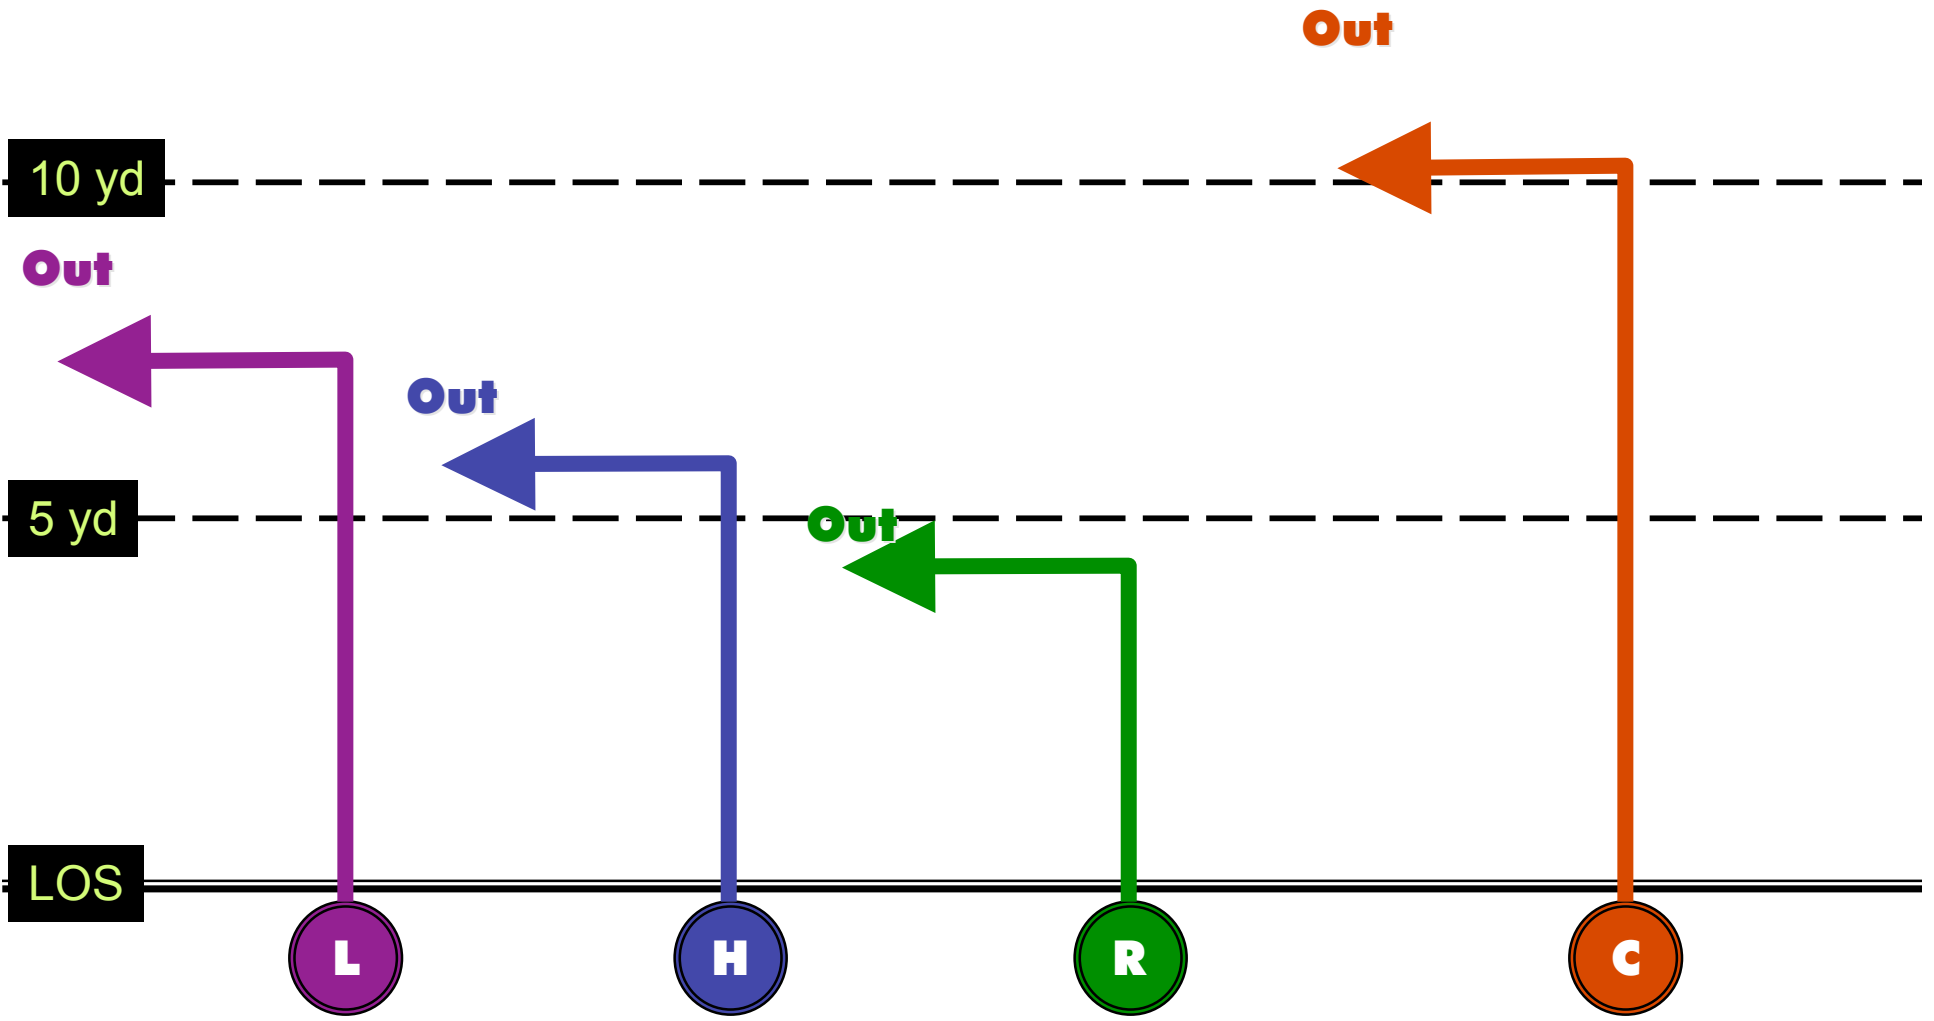

# SHORT YARDAGE ONE POINT PAT

5 yd

LOS

Slant In

Out

In

Curl

QB

## TWINS RIGHT

### Slant In - OUT - IN - CURL

***TRIPS LEFT***  
**OUTS**

***TRIPS LEFT***  
**DEEP & TIGHT**