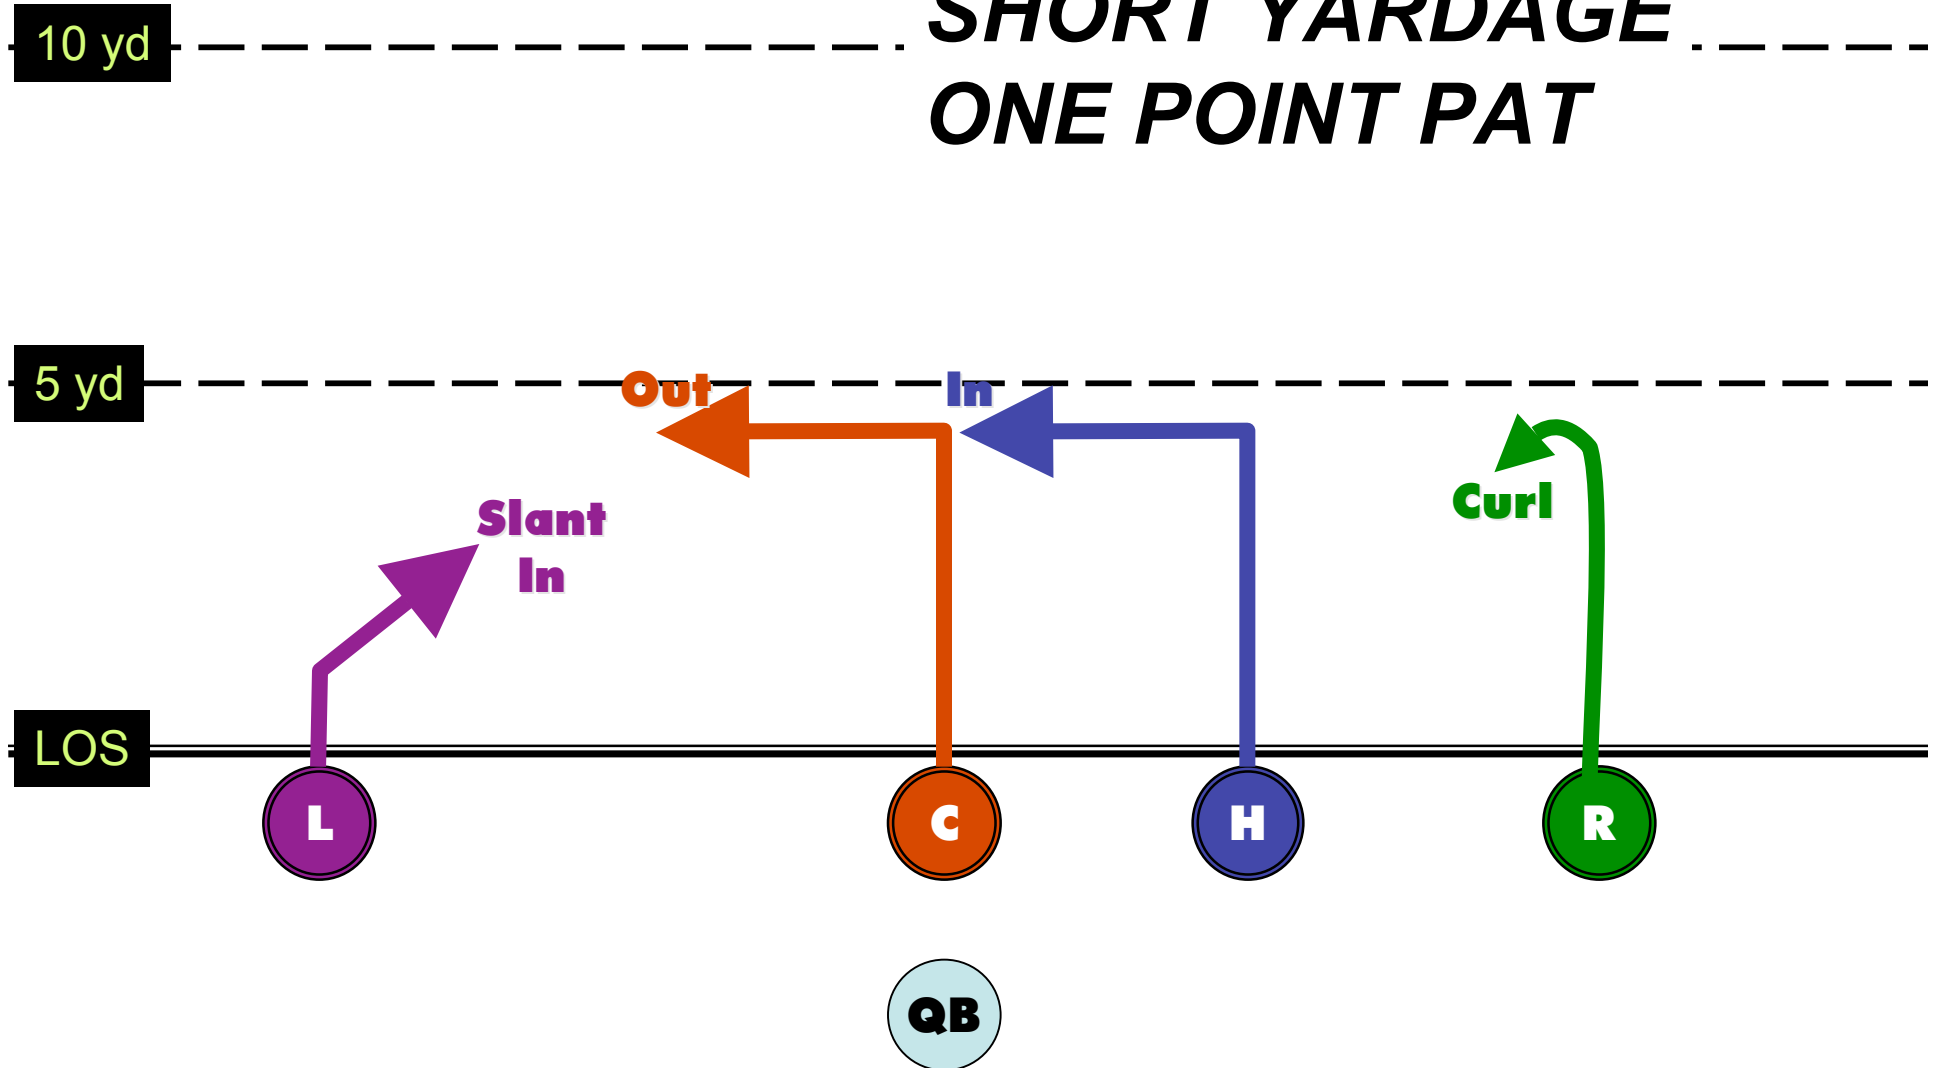

# SHORT YARDAGE ONE POINT PAT

5 yd

LOS

Slant In

Out

In

Curl

QB

## TWINS RIGHT

### Slant In - OUT - IN - CURL

***TRIPS LEFT***  
**OUTS**

***TRIPS LEFT***  
**DEEP & TIGHT**