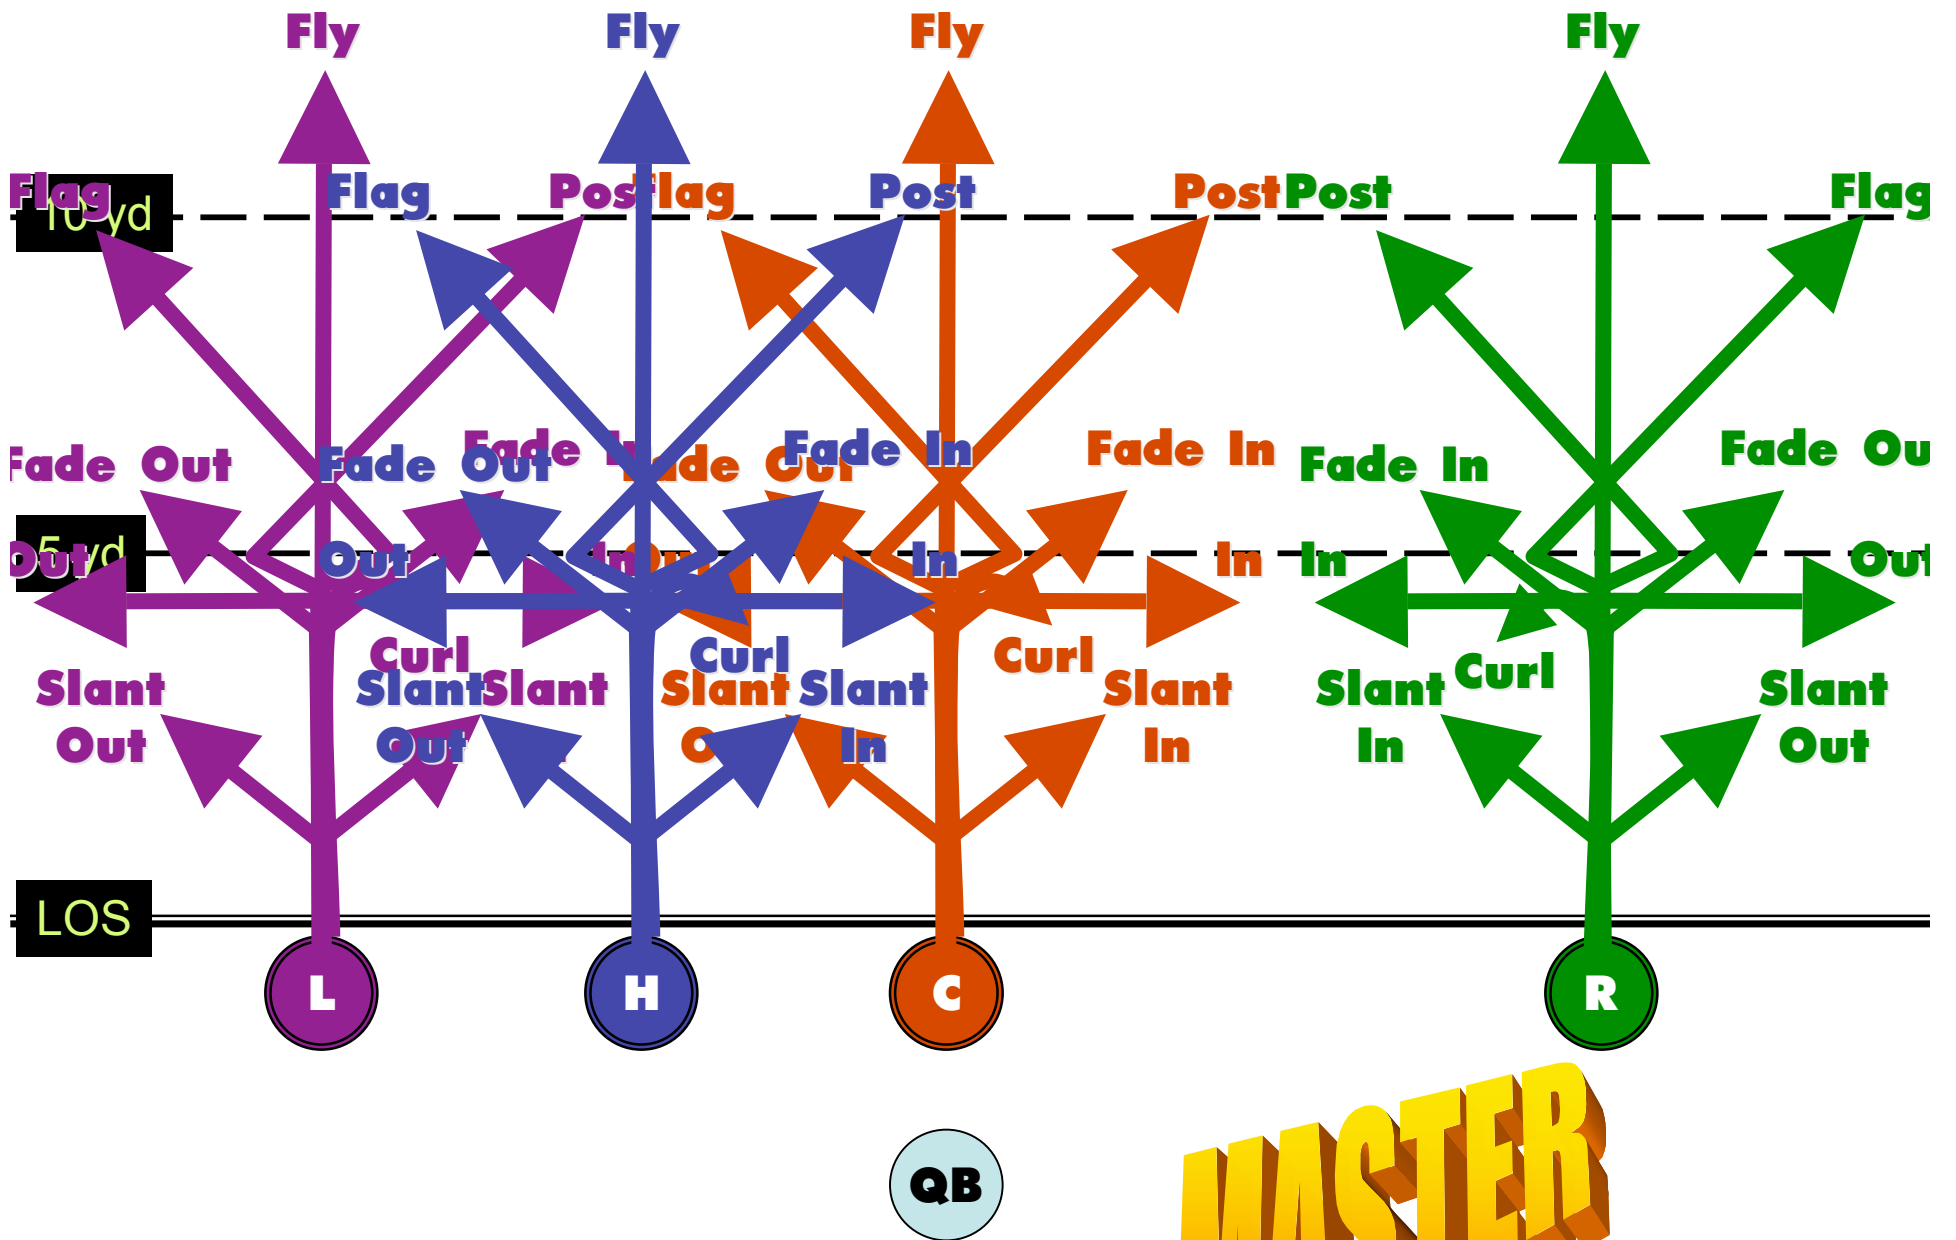

### Slant In - OUT - IN - CURL

***TRIPS LEFT***  
**OUTS**

***TRIPS LEFT***  
**DEEP & TIGHT**

# ***TRIPS RIGHT***

**Left to Right  
Progression**

***TRIPS RIGHT***  
**SUPER CURLS**

# ***TRIPS RIGHT***

**FLY - FADE IN - FLAG -  
OUT**

10 yd

5 yd

LOS

**BACKUP and**

**MASTER**

**FORMS**

**SPLIT TEE  
HALFBACK ROUTE  
RECEIVER ROUTES**

**MASTER**  
Flare

**TWINS LEFT**

**MASTER**

**TWINS RIGHT**

**MASTER**

**TRIPS LEFT**

**MASTER** QB