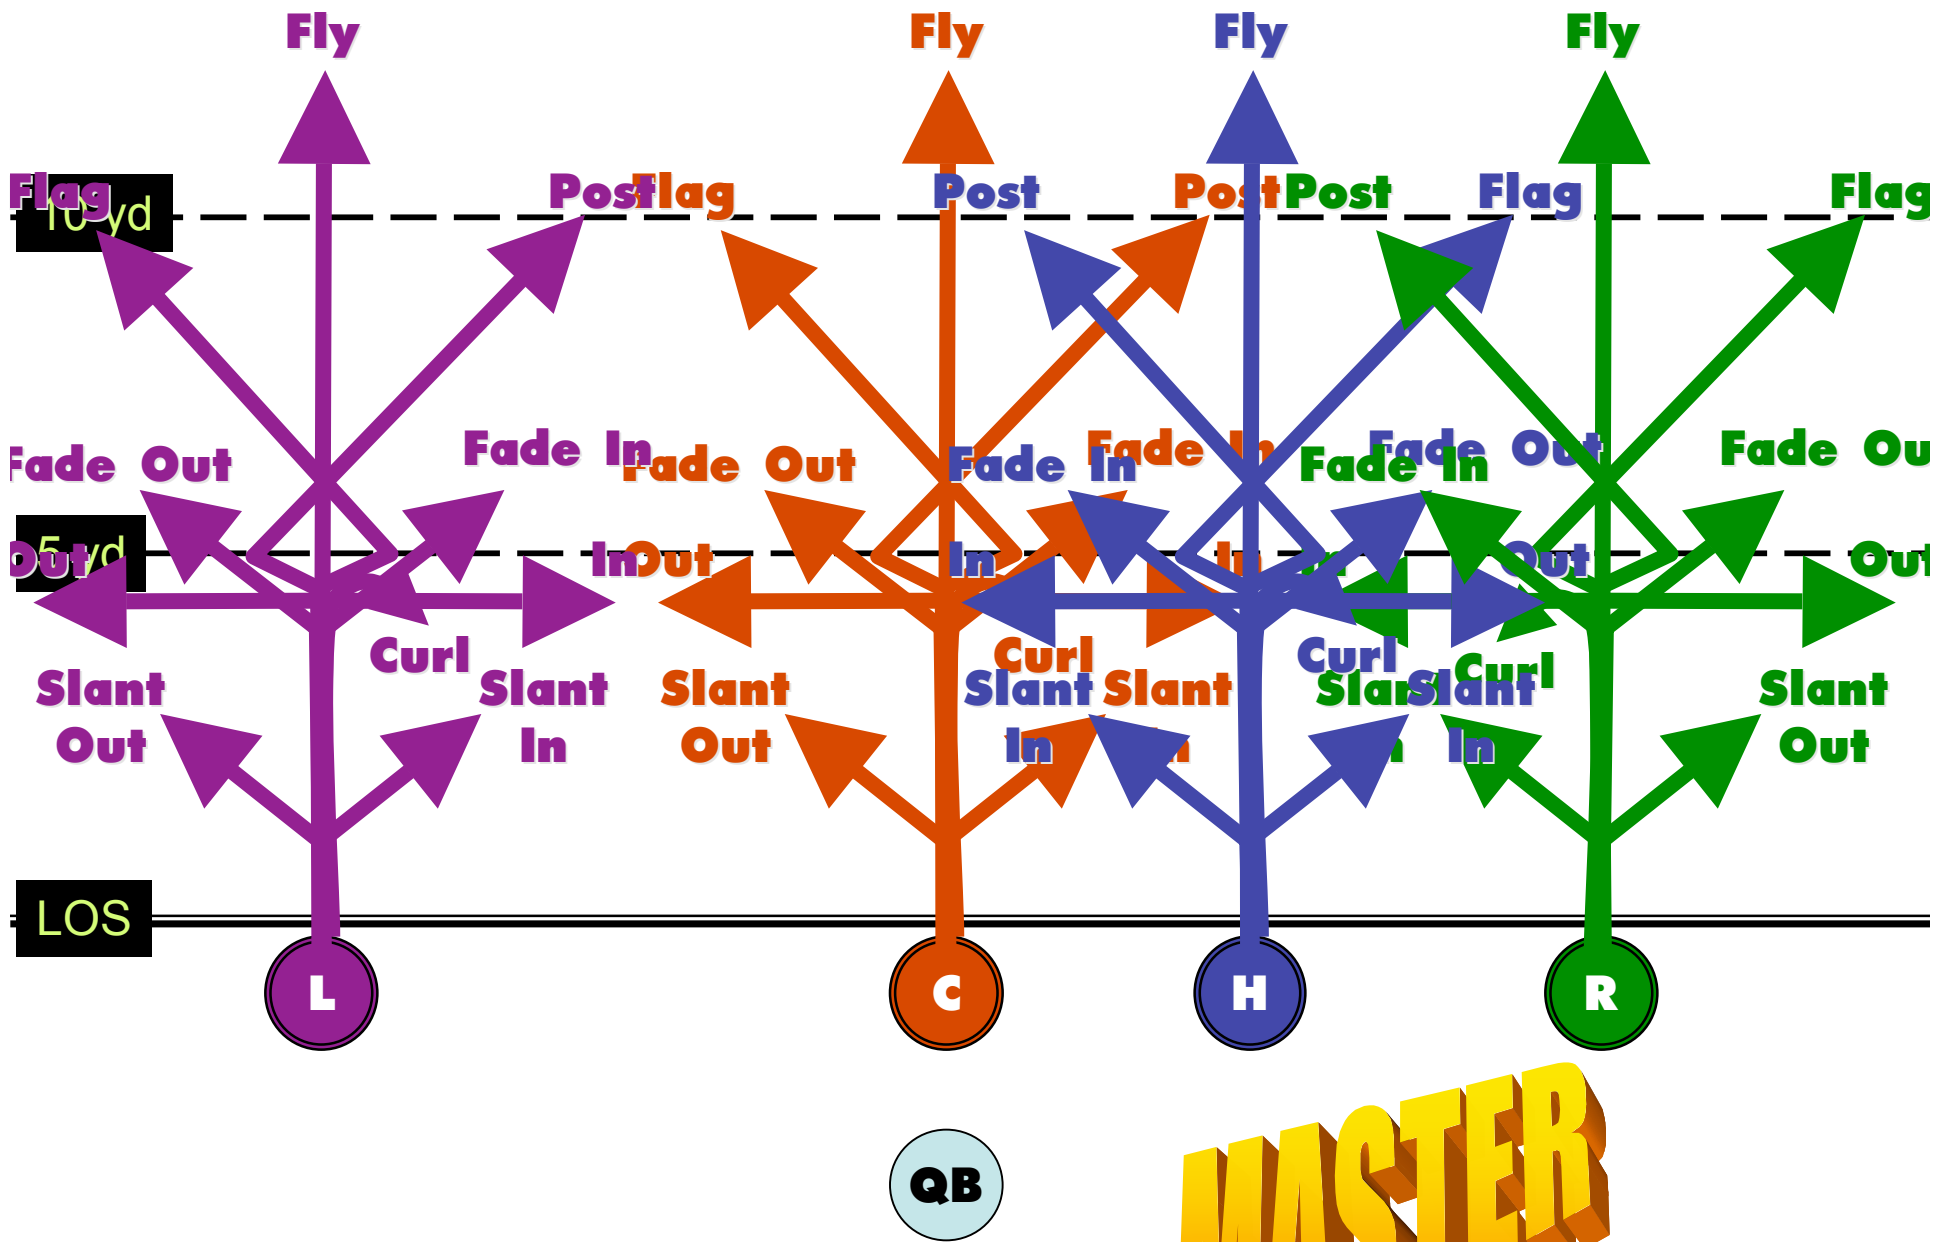

### Slant In - OUT - IN - CURL

***TRIPS LEFT***  
**OUTS**

***TRIPS LEFT***  
**DEEP & TIGHT**

# ***TRIPS RIGHT***

**Left to Right  
Progression**

***TRIPS RIGHT***  
**SUPER CURLS**

# ***TRIPS RIGHT***

**FLY - FADE IN - FLAG -  
OUT**

10 yd

5 yd

LOS

**BACKUP and**

**MASTER**

**FORMS**

**SPLIT TEE  
HALFBACK ROUTE  
RECEIVER ROUTES**

**MASTER**  
Flare

**TWINS LEFT**

**MASTER**

**TWINS RIGHT**

**MASTER**

**TRIPS LEFT**

**MASTER** QB